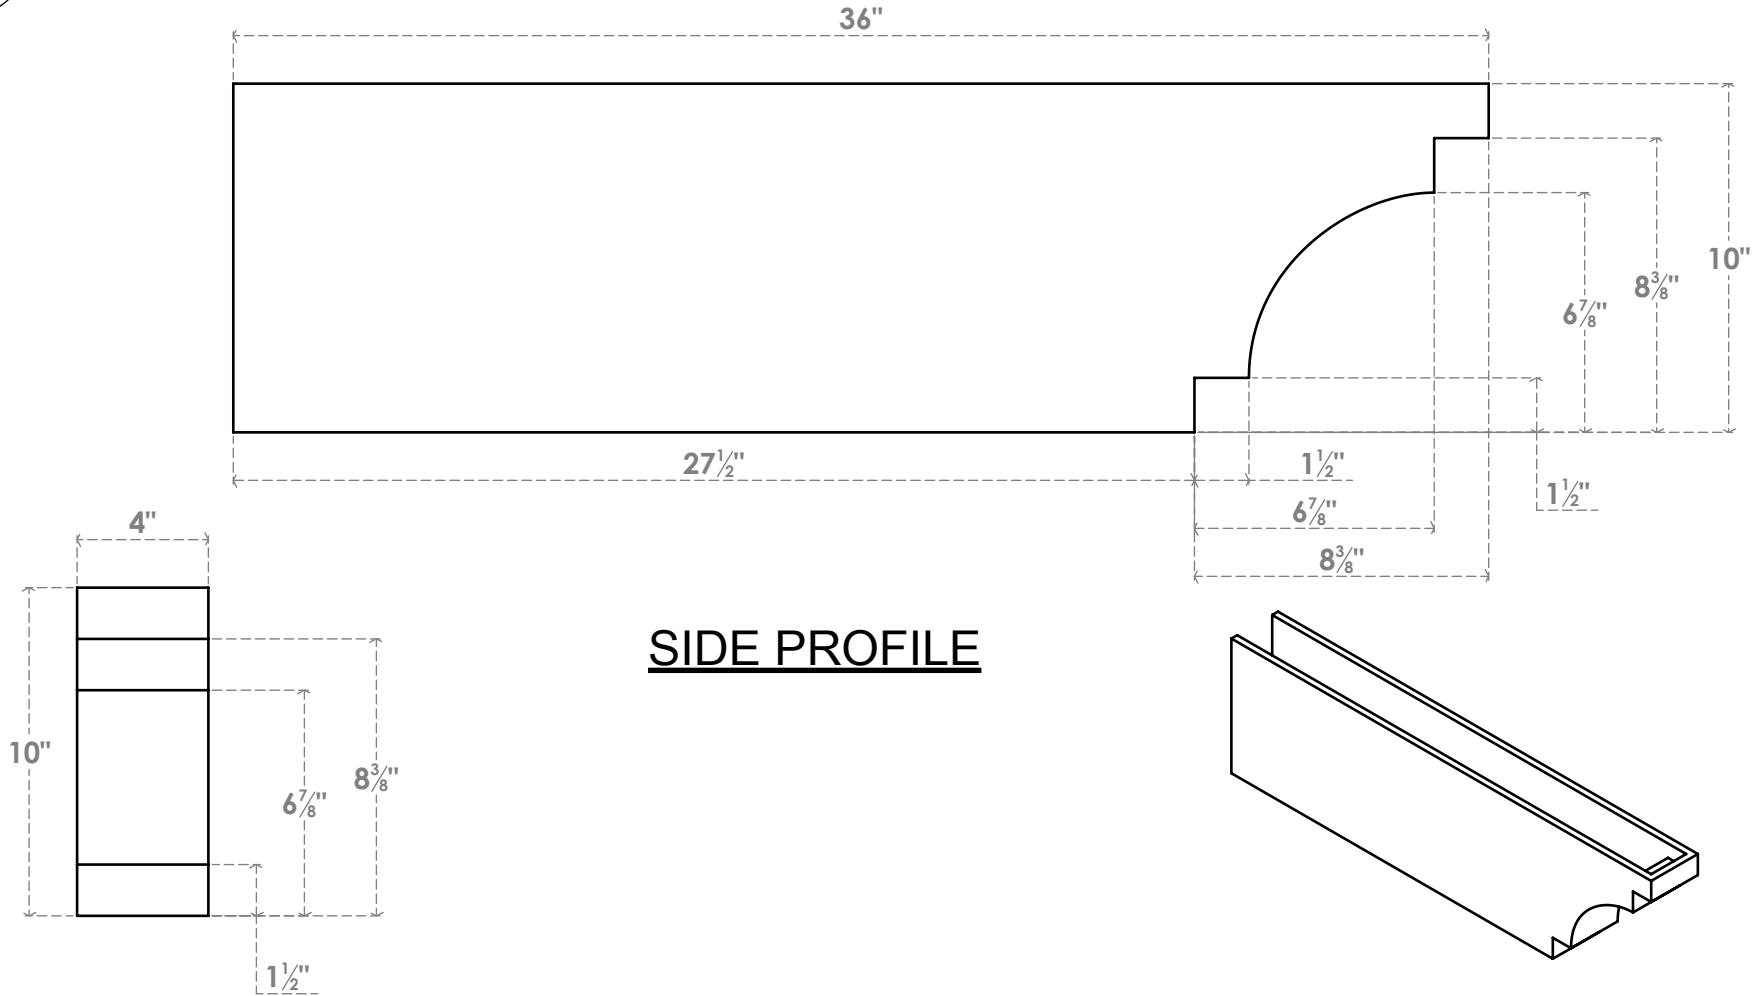

# RFTP04X10X36MED

4"W X 10"H X 36"L MEDITERRANEAN ARCHITECTURAL GRADE PVC RAFTER TAIL

FRONT PROFILE

SIDE PROFILE

ISOMETRIC

EKENA MILLWORK  
 2300 WEST MAIN ST.  
 CLARKSVILLE, TX 75426  
 TOLL FREE: 866-607-0453  
 WWW.EKENAMILLWORK.COM

NOTES

1. INSTALLATION TO BE COMPLETED IN ACCORDANCE WITH MANUFACTURER'S SPECIFICATIONS.
2. DRAWING MAY NOT BE TO SCALE
3. THIS DRAWING IS INTENDED FOR DESIGN AND PLANNING PURPOSES ONLY.
4. ALL INFORMATION CONTAINED HEREIN WAS CURRENT AT THE TIME OF DEVELOPMENT BUT MUST BE REVIEWED AND APPROVED BY THE PRODUCT MANUFACTURER TO BE CONSIDERED ACCURATE.
5. ARCHITECTURAL GRADE PVC PRODUCTS ARE MADE FROM EXPANDED CELLULAR PVC AND COME NATURALLY WHITE BUT MAY BE PAINTED